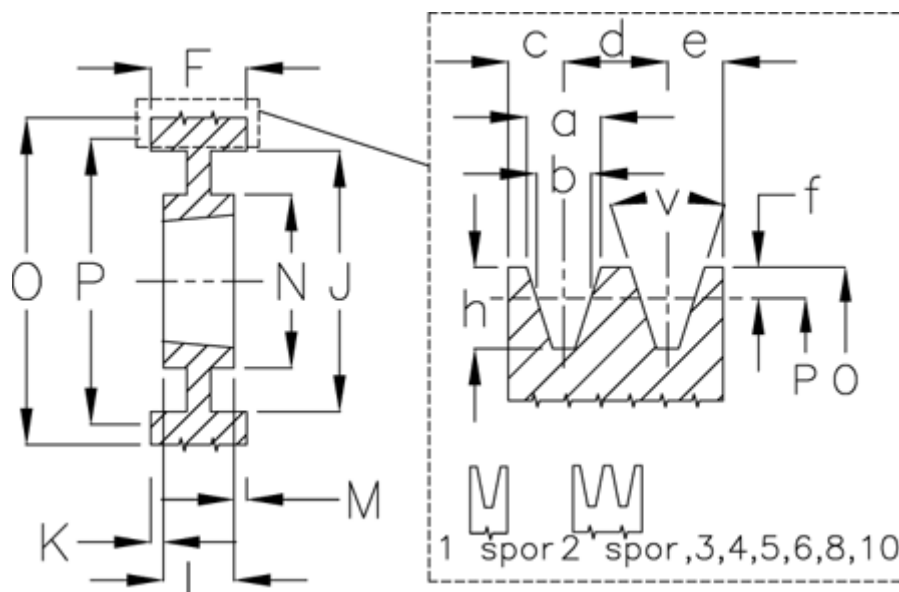

Article number: 604112040005

Description: V-belt pulley SPC 400/5 TL3535

Measures

a	= 22.0	F	= 136	Number of grooves = 5	
b	= 19.0	For bush	= 3535	O	= 409.6
Bush \varnothing max	= 90	h	= 23.8	P	= 400
c	= 17.0	J	= 344	Type	= SPC
d	= 25.5	K	= 23,5	v (degrees)	= 38
e	= 17.0	L	= 89		
E	= 15	m	= 23,5		
f	= 4.8	N	= 175		